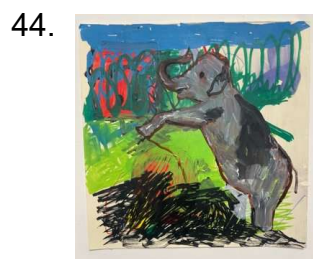

38.

Sabrina Shah
Living With
2025
Acrylic on Paper
30 x 40 cm

39.

Erró
DROPS OF BLOOD
1958
collage
35 x 25 cm

Erró
DARK DAY
1996
collage
28 x 20 cm

Erró
U.S. ISSUE!
1994
collage
31 x 16 cm

Erró
SPIRAL ATOMIC
1958
Collage
35 x 25 cm

Erró
SULTAN AND SPACE HAREM
1975
collage
31 x 35 cm

Sabrina Shah
Heavy
2025
Acrylic on Paper
30,6 x 30,6 cm

All prices including VAT, exclude shipping // Alle Preise inkl. MwSt, exkl. Versand