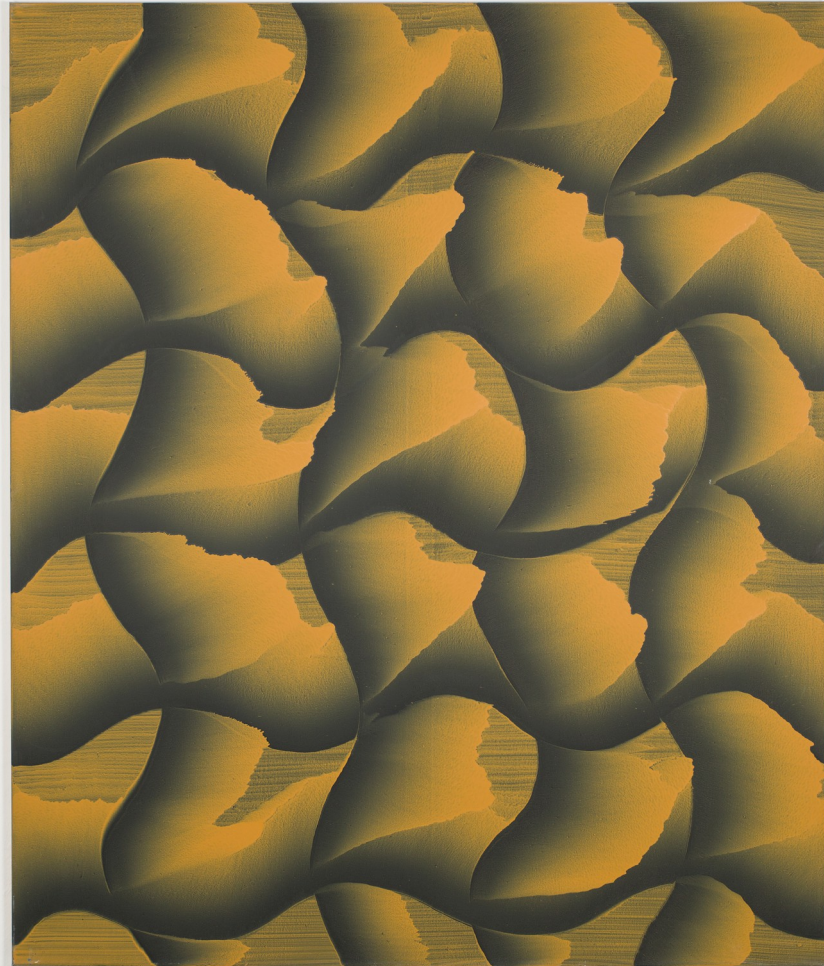

CIRCLE
CULTURE

KANTA KIMURA, U.27, 2024

Oil on Canvas
200 x 170 cm
78 3/4 x 66 7/8 in

8,140.00 EUR net
8,709.80 EUR gross