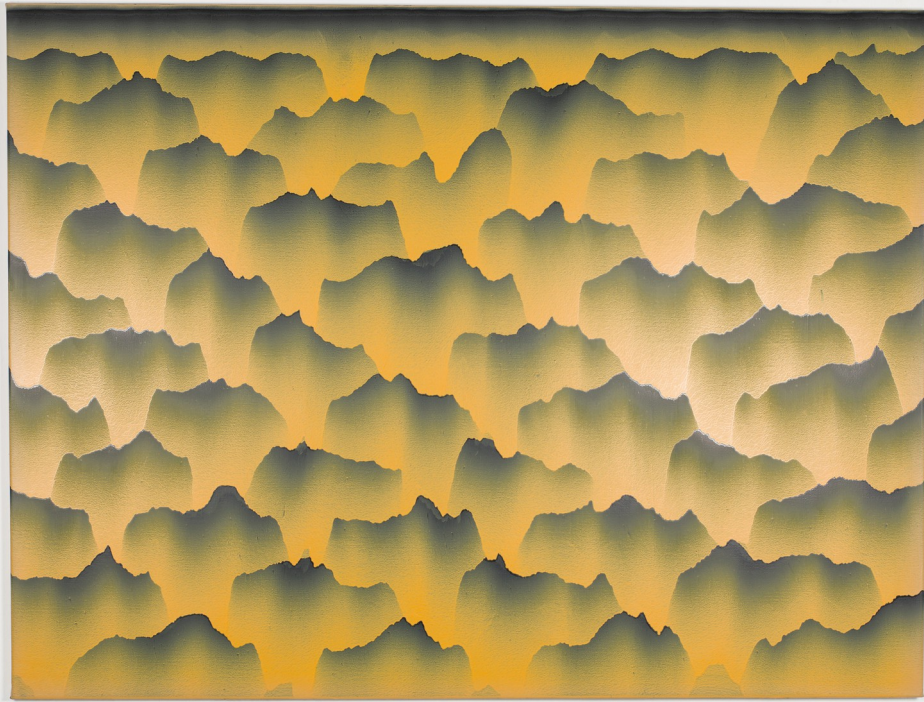

KANTA KIMURA, U.86, 2026

Oil on Canvas
150 x 200 cm
59 x 78 3/4 in

7,700.00 EUR net
8,239.00 EUR gross