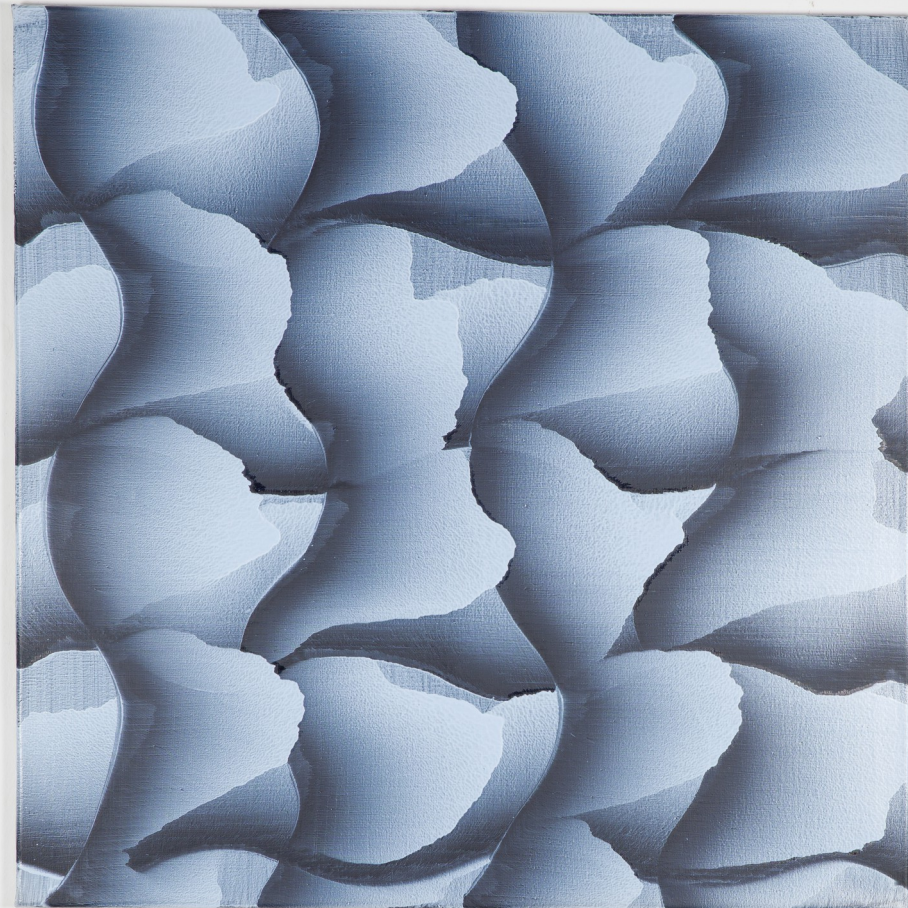

KANTA KIMURA, U.82, 2026

Oil on Canvas
100 x 100 cm
39 3/8 x 39 3/8 in

4,400.00 EUR net
4,708.00 EUR gross