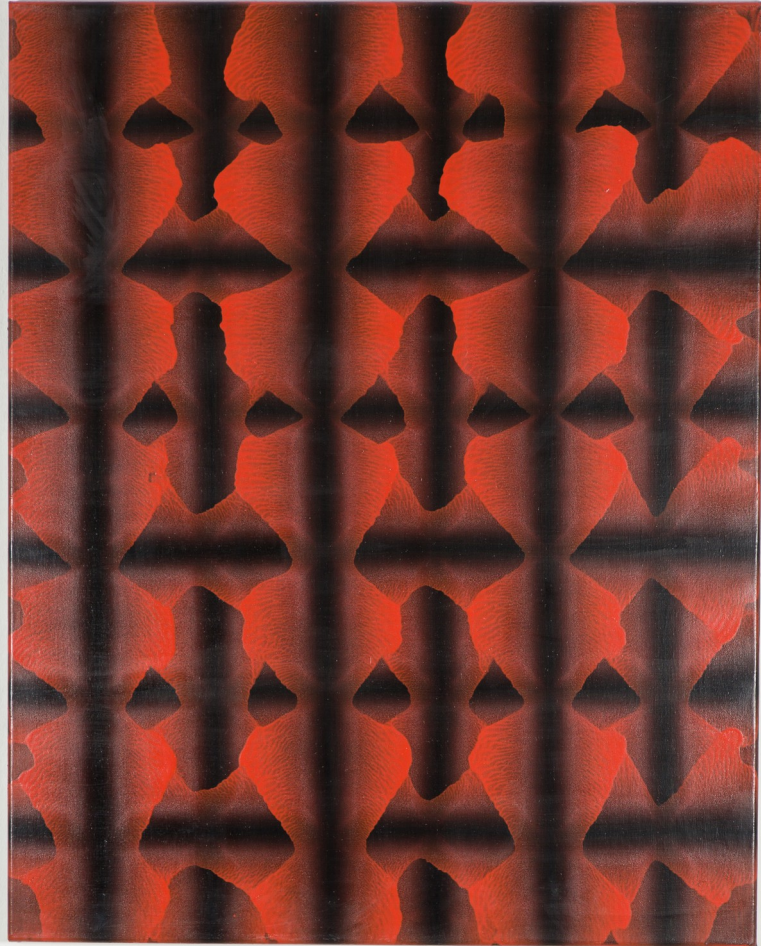

CIRCLE
CULTURE

KANTA KIMURA, D.126, 2019

Oil on Canvas
80 x 100 cm
31 1/2 x 39 3/8 in

3,960.00 EUR net
4,237.20 EUR gross