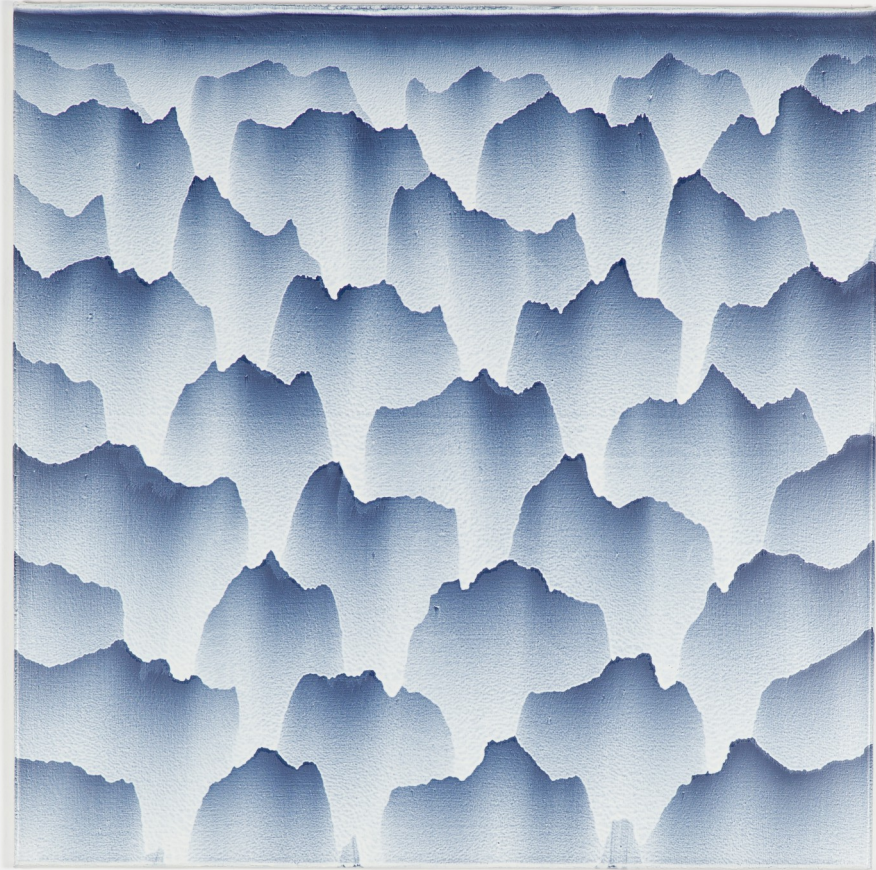

CIRCLE
CULTURE

KANTA KIMURA, U.84, 2026

Oil on Canvas
90 x 90 cm
35 3/8 x 35 3/8 in

3,960.00 EUR net
4,237.20 EUR gross