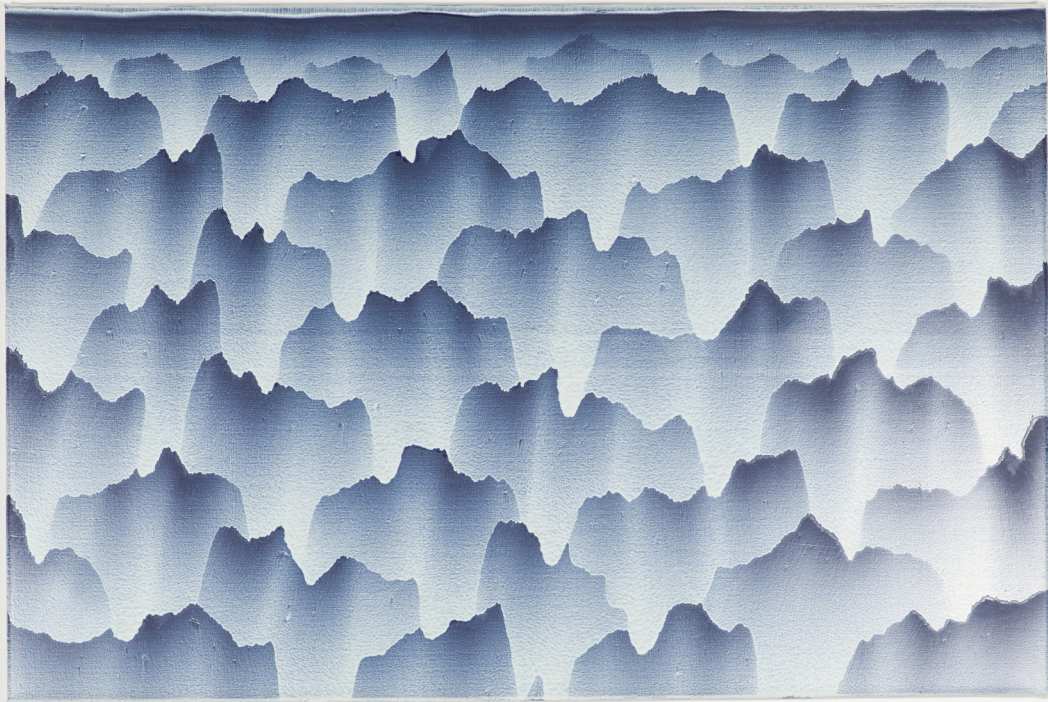

CIRCLE
CULTURE

KANTA KIMURA, U.85, 2026

Oil on Canvas
80 x 120 cm
31 1/2 x 47 1/4 in

4,400.00 EUR net
4,708.00 EUR gross